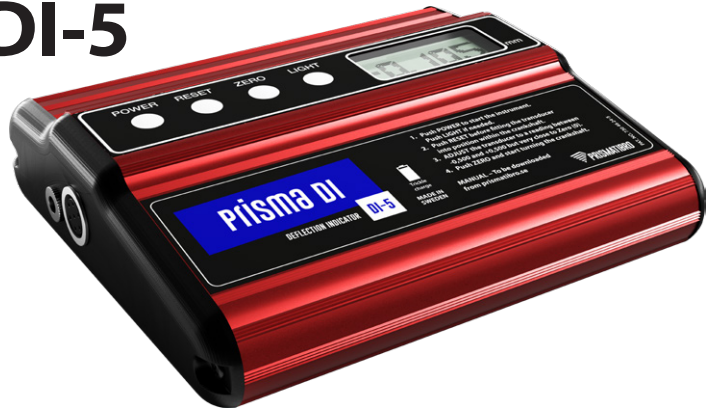

# Prisma DI-5

## CONTENT

QUANTITY	ITEM NO	DESCRIPTION
1	412-2005	Transducer Standard, min 89 mm including measuring tip 10 mm
1	412-2897	Cable 7p/5p DIN, 7 meter
1	458-5107	Extension Bar, 10 mm
2	458-5160	Extension Bar, 160 mm
1	458-5205	Extension Bar, 20 mm
1	458-5402	Extension Bar, 40 mm
1	458-5809	Extension Bar, 80 mm
1	458-6000	Spare Tips Set: Transducer Tip Standard & 17 mm, Measuring Tip Standard & 14 mm
<b>1</b>	<b>501-1000</b>	<b>Prisma DI-5 Instrument Deflection Indicator</b>
1	501-1992	Charger for Li-Ion battery
1	12-2903-A	Prisma DI Plastic Case, Black 300x265x140 mm
1	Document	User Manual
1	Document	Calibration Certificate